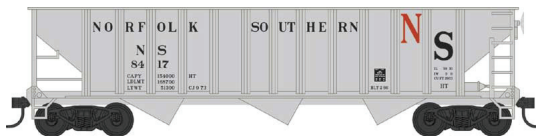

Norfolk Southern

#42922 Road #8417 Blt.2-66
#42923 Road #8429 Blt.2-66
#42924 Road #8444 Blt.2-66